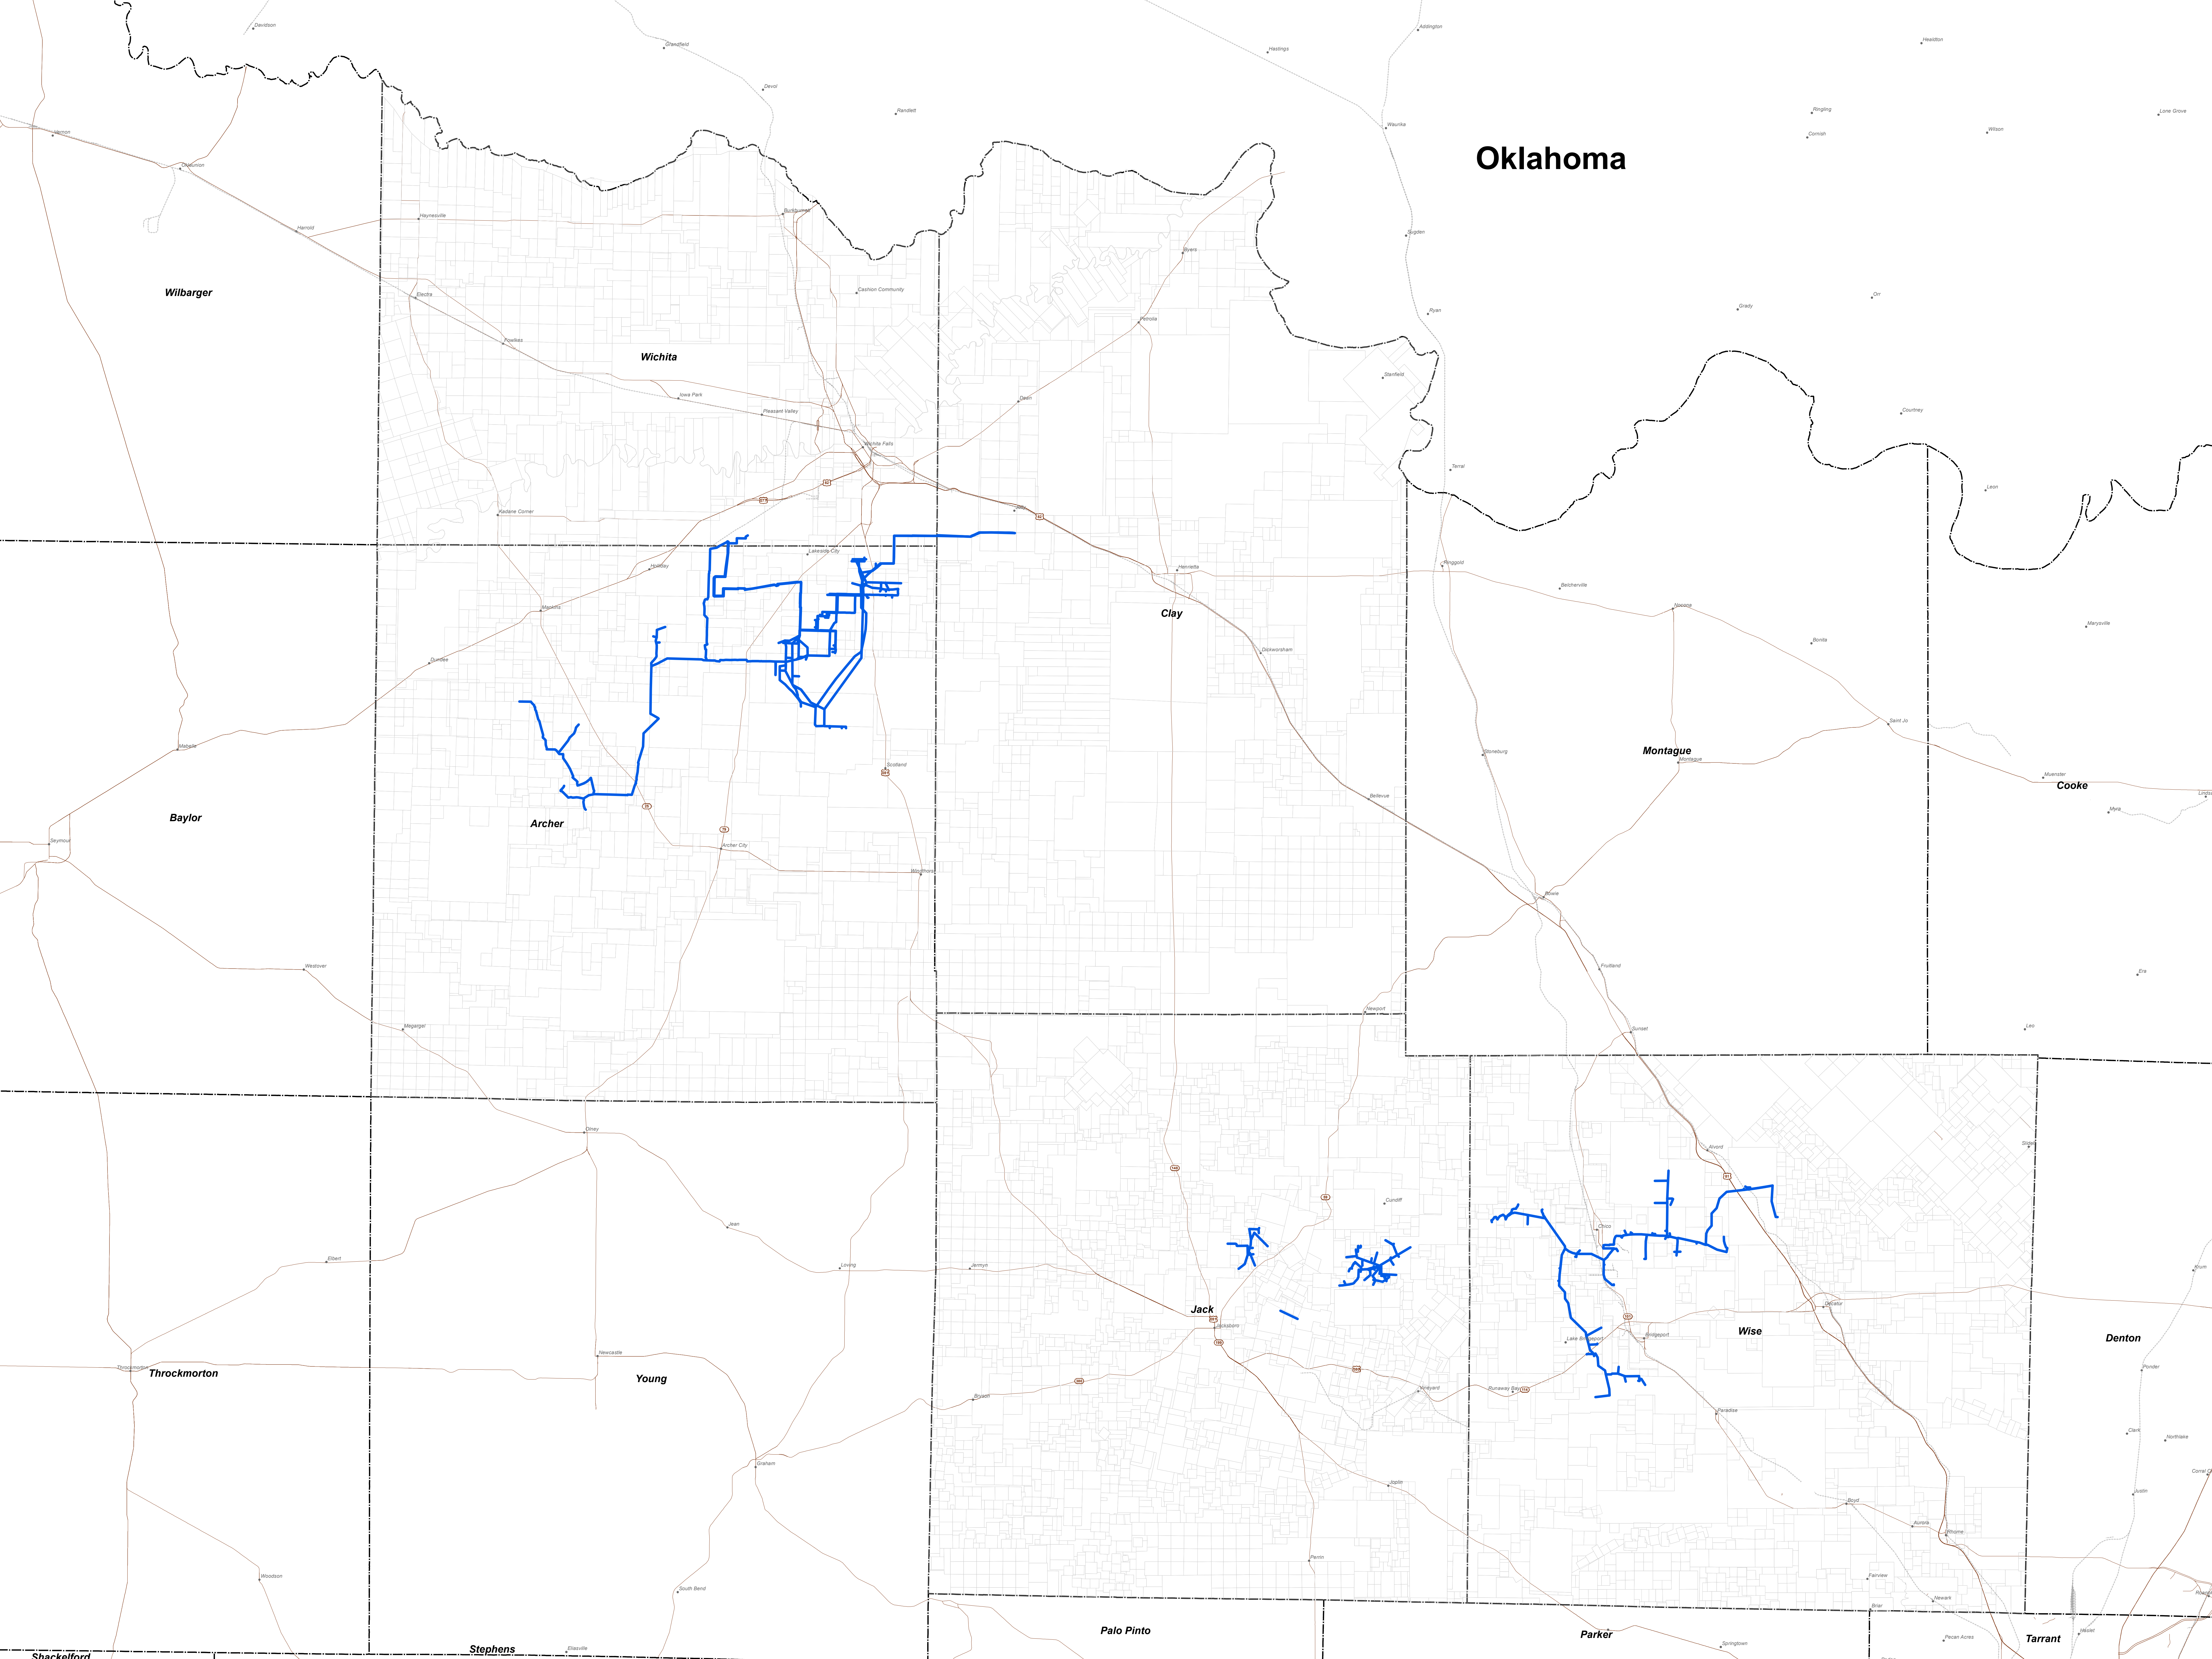

Oklahoma

LEGEND	
WestRegion_Pipeline	Dehydrator
Compressor	Treater
Delivery Meter	Gas Processing

ENERFIN RESOURCES
Enerfin Resources II-92 L.P.
NORTH TEXAS OPERATING AREA WEST REGION SYSTEM MAP
Jack, Wise, Archer, Clay & Wichita Counties, Texas
AUGUST 2019