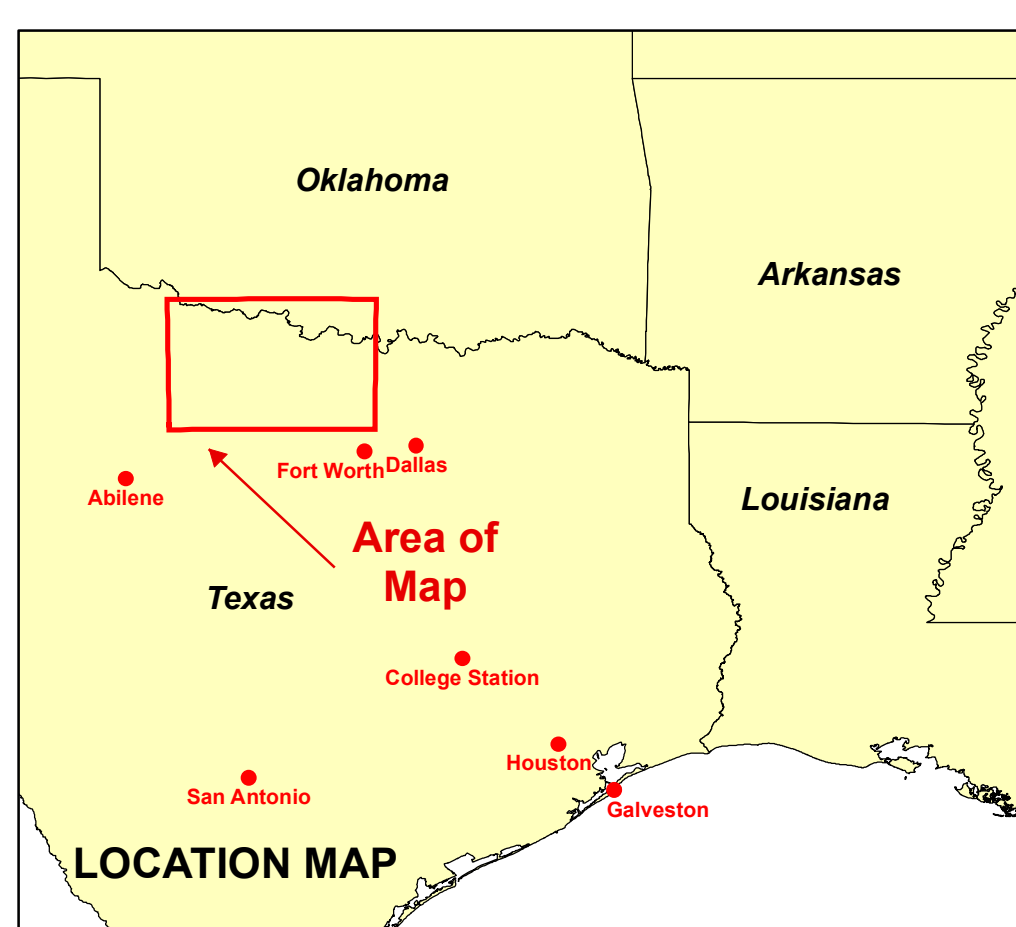

Oklahoma

LEGEND	
WestRegion_Pipeline	Dehydrator
Compressor	Treater
Delivery Meter	Gas Processing

ENERFIN RESOURCES
Enerfin Resources II-92 L.P.
NORTH TEXAS OPERATING AREA WEST REGION SYSTEM MAP
Jack, Wise, Archer, Clay & Wichita Counties, Texas
AUGUST 2019